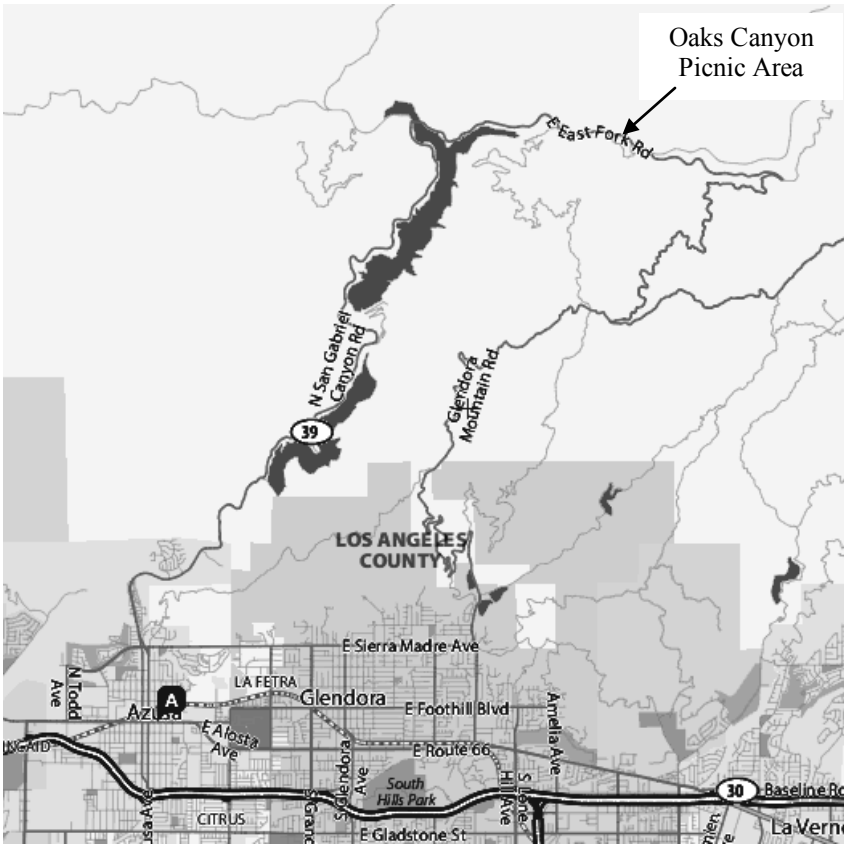

J  
U  
L  
Y  
/  
A  
U  
G  
U  
S  
T  
  
2  
0  
0  
9

WHITTIER

**ROCKHOUNDER**

GEM & MINERAL  
SOCIETY

Gold Panning on the East Fork San Gabriel River

**Upcoming CFMS Gem Shows**

- Aug 7-9 Nipomo, CA.** Orcutt Mineral Society  
St Joseph's Church, 298 S. Thompson Ave.  
Hours: 9-5 daily
- Aug 14-16 Tehachapi, CA.** Tehachapi Gem & Mineral Society  
St Malachy Catholic Church, 407 West E. Street  
Hours: Fri. & Sat. 8-7:30; Sun. 8-5:30
- Sept 12-13 Vista, CA.** Vista Gem & Mineral Society  
Antique Gas & Steam Engine Museum  
2040 N. Santa Fe Ave.  
Hours: Sat. 10-5; Sun. 10-4
- Sept 19-20 Paso Robles, CA.** Santa Lucia Rockhounds  
Pioneer Park & Museum. 2010 Riverside Ave.  
Hours: 10 - 5 both days
- Sept 26-27 Downey, CA.** Delvers Gem & Mineral Society  
Women's Club of Downey, 9813 Paramount Blvd.  
Hours: Sat. 10 - 6; Sun. 10-4
- Oct 3-4 Fallbrook, CA.** Fallbrook Gem & Mineral Society  
Fallbrook Gem & Mineral Museum  
123 W. Alvarado Street  
Hours: 10 - 4 both days
- Oct 10-11 Trona, CA.** Searles Lake Gem & Mineral Society  
Searles Gem & Mineral Show Building  
13337 Main Street  
Hours: Sat. 7:30-5; Sun. 7:30-4
- Oct 17 Woodland Hills, CA.** Woodland Hills Rockchippers  
First United Methodist Church  
22700 Shemman Way, West Hills  
Hours: Sat. 10-5
- Oct 17-18 Whittier, CA.** Whittier Gem & Mineral Society  
Whittier Community Center  
7630 Washington Avenue  
Hours: Sat. 10-5 both days

**Whittier Gem and Mineral Society, Inc.**  
Post Office Box 865, Whittier, California 90608-0865  
**Editor: Jay Valle, 1421 Latchford Ave.**  
**Hacienda Heights, CA 91745**

**Pool Party: August 22, 2009 at 3:00 PM**  
**Location: Jay & Kathy's House**  
**(See page 2 for information)**